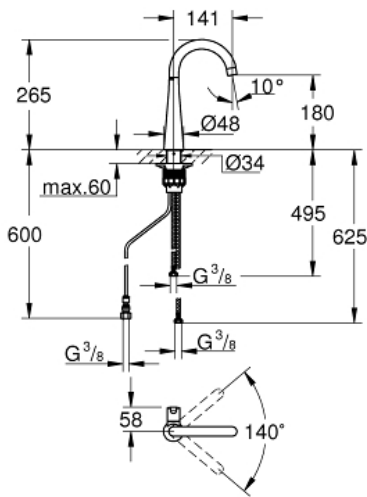

LADYLUX  
Pillar Tap with Filter Function  
MODEL # 30026DC2

Pure Freude  
an Wasser

GROHE

**Product Description:**  
**LADYLUX**  
**Pillar Tap with Filter Function**

**Standard Specification:**

- Single hole installation
- Handle for filtered table water
- Ceramic cartridge
- **GROHE StarLight** finish
- Swivel Spout
- Swivel area 140°
- Stainless steel flex lines
- GROHE QuickFix Plus ultra fast and simple installation - no tools needed
- GROHE Zero isolated inner water ways - lead and nickel free
- Requires GROHE filter set including filter head (40 438 001), sold separately
- 1.75 gpm

**Applicable Codes & Standards:**

- Energy Policy Act of 1992
- NSF 61
- ASME A112.18.1/CSA B125.1
- US Federal and State material regulations
- ICC/ANSI A117.1
- LOGO NSF

**Color:**

- 30026DC2 SuperSteel InfinityFinish